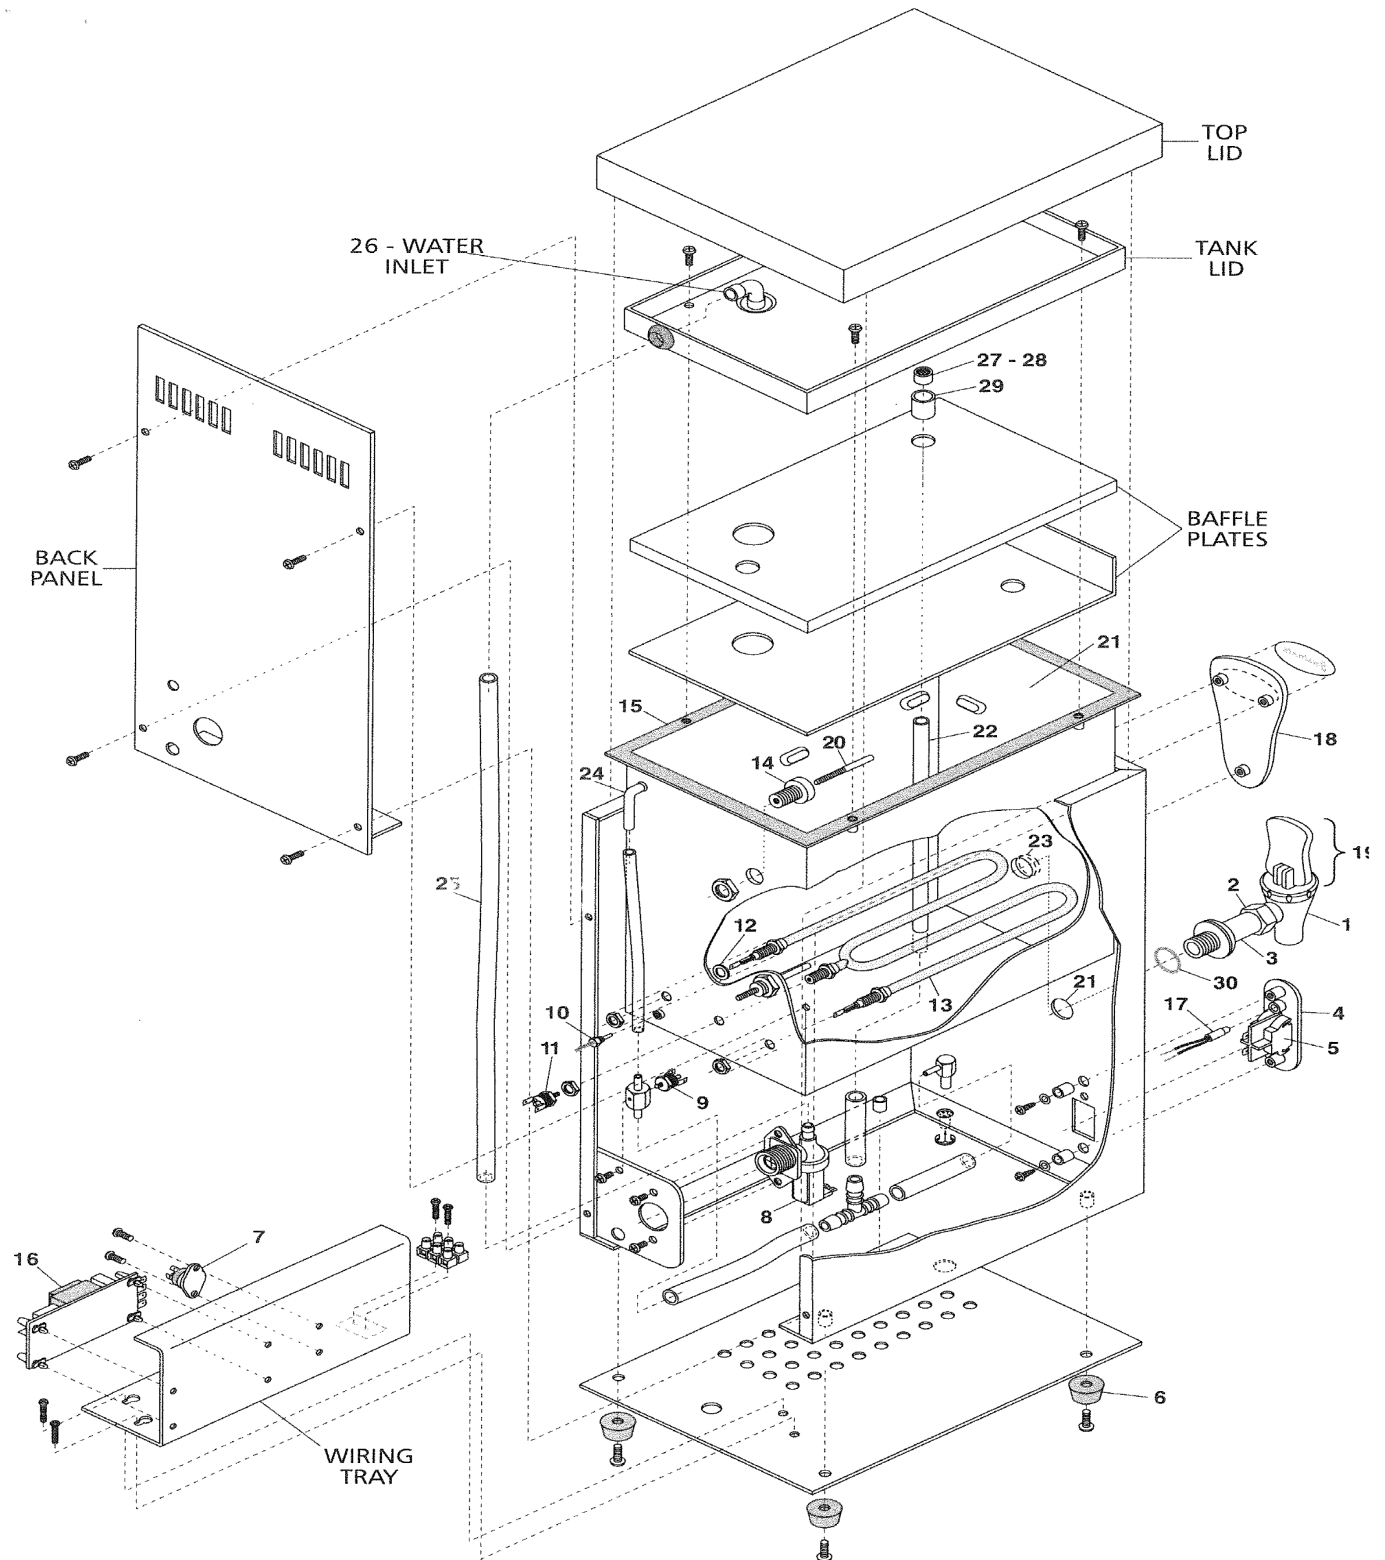

1000C Water Boiler Parts List

AA FIRST is a division of CIRCON LTD: Registered in England 5121722

UK HQ:

Cedar House
Grange Farm
Long Lane
Newbury, RG14 2TF

T: +44 (0) 1635 202489
E: enquiries@aafirst.co.uk
W: aafirst.co.uk

FRENCH HQ:

T: +33 (0) 674 437 445
E: derek@aafirst.eu
W: aafirst.fr
W: aafirst.de

T: +33 (0) 670 817 660
E: marike@aafirst.eu
W: aafirst.fr
W: aafirst.de