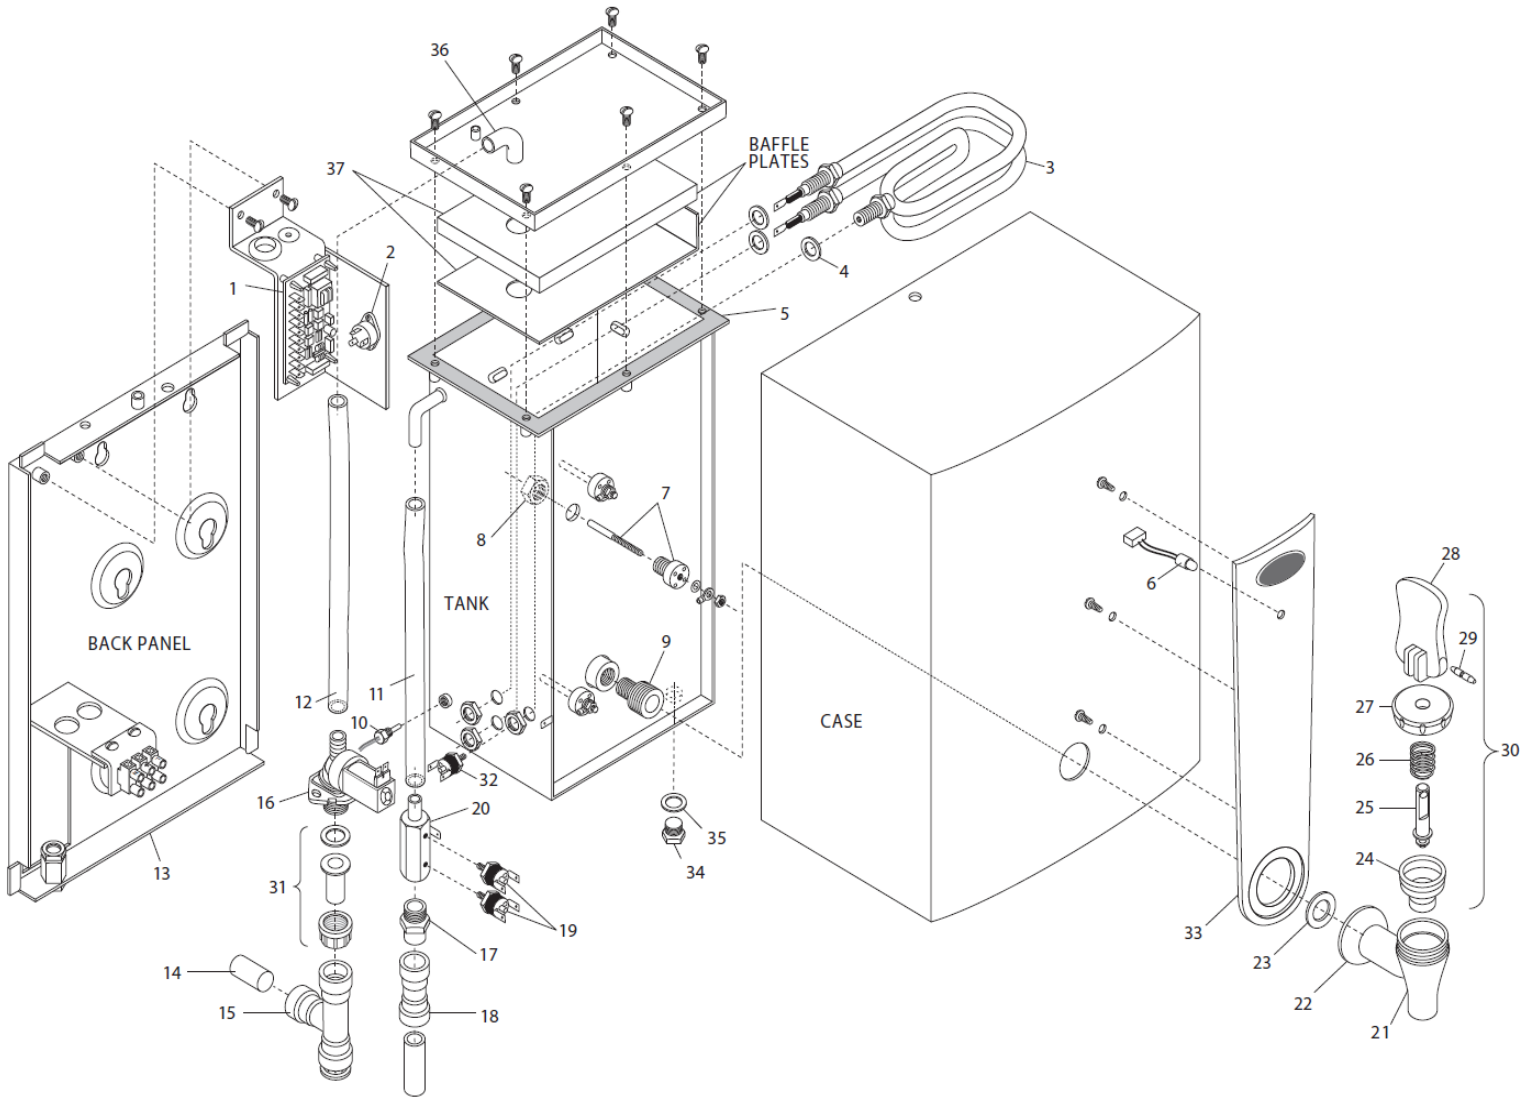

WA5 Wall-Mounted Water Boiler Parts List

AA FIRST is a division of CIRCON LTD: Registered in England 5121722

UK HQ:

Cedar House
Grange Farm
Long Lane
Newbury, RG14 2TF

T: +44 (0) 1635 202489
E: enquiries@aafirst.co.uk
W: aafirst.co.uk

FRENCH HQ:

T: +33 (0) 674 437 445
E: derek@aafirst.eu
W: aafirst.fr
W: aafirst.de

T: +33 (0) 670 817 660
E: marike@aafirst.eu
W: aafirst.fr
W: aafirst.de