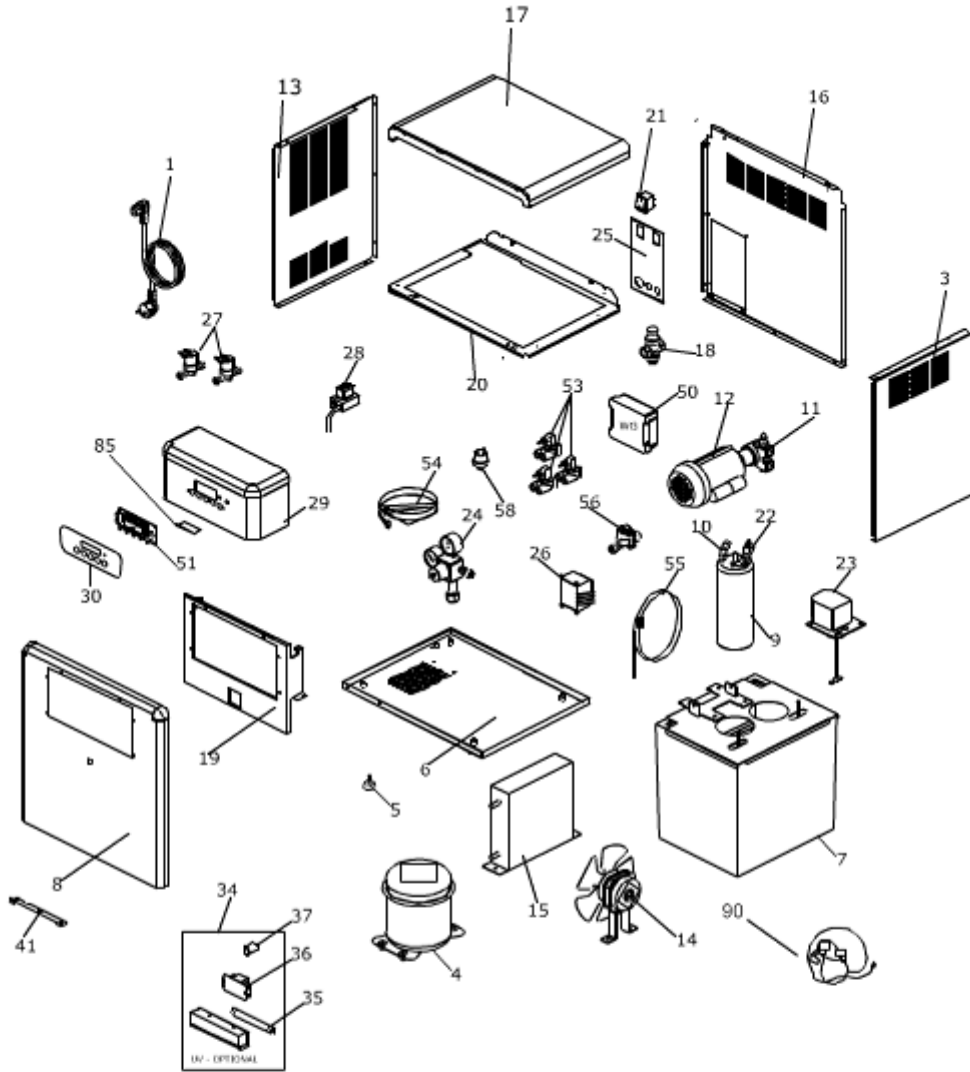

## Technical Diagram

## Grouped product items

Pos	Code	Product Name
1	3821718	SCHUKO ELECTRIC CABLE
1	3821719	UK POWER CABLE
3	1704213	RIGHT PANEL C6 TOP V11
4	2641411	COPPER FILTER
4	1581176	COMPRESSOR 230V-50Hz
5	2781315	ADJUSTABLE FEET
6	1704201	BASE TOP 120 V11
7	1601343	SECOND SERPENTINE 120 WG
7	1702758	NIAGARA 120 TANK COOLER
7	1601328	NIAGARA 120 STAINLESS STEEL COIL
7	1601331	EVAPORATOR
8	815613159	FRONT PANEL TOP 120 V11
9	82781169	1 Lt 1 PROBE S. S. CARBONATING UNIT
10	2521419	Carbonator water inlet PIPING
11	1761514002	PUMP (200 Lt/h)
12	1761304007	MOTOR FOR PUMP (NEW) 230V
13	1704214	LEFT PANEL C6 TOP V11
14	87001012	COMPLETE MOTOR FAN 230V
15	1601130	CONDENSER
16	1704204	BACK PANEL TOP 120 V11
17	815613155	TOP COVER C6 120 V11
18	2521515	WATER PRESSURE REDUCER 3/8 FF
19	1704197	INTERNAL PLATE TOP V11
20	1704205	INTERNAL FRAME TOP 120 V11
21	3822714	SWITCH 115/230V
22	2521418	Carbonator CO2 inlet PIPING
22	2641527	112 mm PROBE + NUT
22	2641526	CARBONATOR SECURITY VALVE + O ring
23	17613008	MOTOR AGITATOR 230V
24	090026	R-RIC +
25	1704200	SWITCH PANEL TOP EC
26	3825101008	TRANSFORMER 230-24V 40VA (CU)
26	3825101009	TRANSFORMER 230-24V 30VA
27	2641143	SOLENOID VALVE 24V JG8 IN -OUT
28	099198	SOLEN.VALVE SPARKLING WATER 24V XPX100
29	815613005	5 BUTTONS PANEL TOP EC
30	5561382	WG EC PUSH BUTTONS ADHESIVE
41	2781733	HOOK FOR DRIP TRAY
50	3822967	NEW ELECTRONIC BOARD H2O WG EC
51	3822966	DISPLAY PANEL 5 BUTTONS
53	3822938	FLOWMETER
54	3822949	DISPLAY CABLE
55	815614020	TEMPERATURE SENSOR
56	2641138	SAFETY VALVE 24V 3/4M-JG8
58	3823712	CO2 PRESSURE SWITCH

<b>Pos</b>	<b>Code</b>	<b>Product Name</b>
85	2781561	<b>UV PLASTIC PROTECTION</b>
90	3821915	<b>FLOWMETER CABLE</b>
35	3822913	<b>UV LAMP 4W</b>
34	099036	<b>COMPLETE UV BOX 230V</b>
37	3822503	<b>STARTER 230V</b>
36	3822501	<b>FEEDER 230V</b>