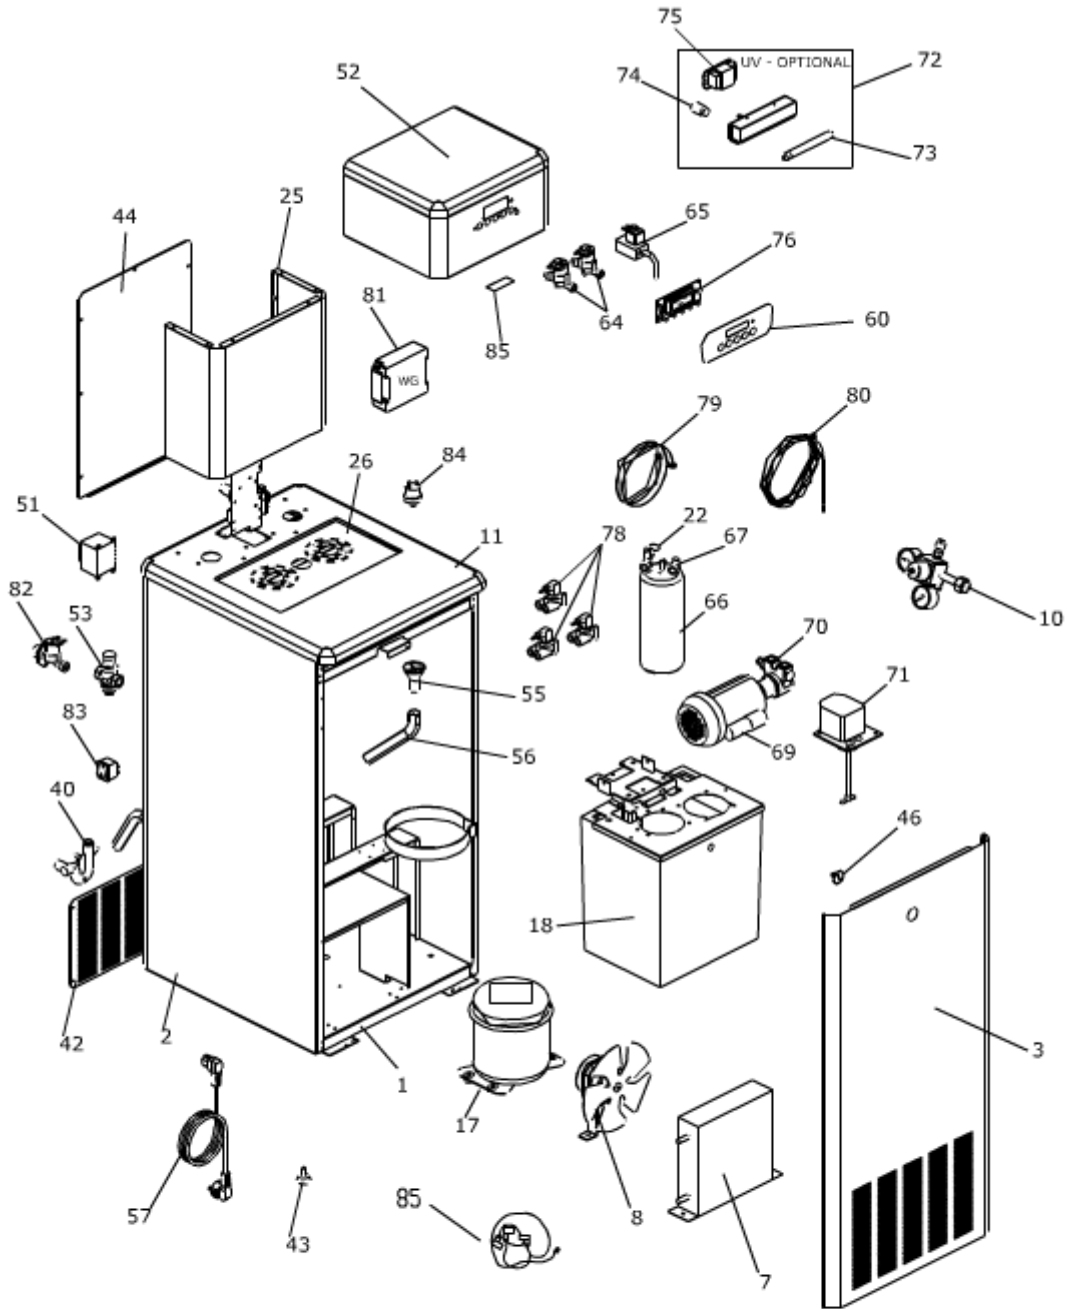

Niagara 120 IB ACWG EC

Technical Diagram

Grouped product items

Pos	Code	Product Name
1	1704122	BASE
2	1704161	C6 CABINET (WG)
2	1704160	C8 CABINET (WG)
3	1704115	C8 FRONT PANEL
3	1704134	C6 FRONT PANEL
7	1601130	CONDENSER
8	87001012	COMPLETE MOTOR FAN 230V
10	090026	R-RIC +
11	82801354	SINK
11	82801358	INOX CORNER
17	1581176	COMPRESSOR 230V-50Hz
17	2641411	COPPER FILTER
18	1702758	NIAGARA 120 TANK COOLER
18	1601331	EVAPORATOR
18	1601343	SECOND SERPENTINE 120 WG
22	2641527	112 mm PROBE + NUT
22	2641526	CARBONATOR SECURITY VALVE + O ring
22	2521418	Carbonator CO2 inlet PIPING
25	1704135	TOP CABINET COLOUMN C6
26	170110931	DEEP GRILL FOR DRIP TRAY
40	2781323	SIPHON
42	2781701	GRILL FOR AIRATION (C6)
42	2781706	GRILL FOR AIRATION (C8)
43	2781319	ADJUSTABLE FEET
44	1704138	BACK PANEL (FOR C6)
44	1704162	BACK PANEL (FOR C8)
46	2781559	CLOSURE
46	1704074	METAL SPACER
51	3825101008	TRANSFORMER 230-24V 40VA (CU)
51	3825101009	TRANSFORMER 230-24V 30VA
52	815613006	PUSH BUTTON CROSSPIECE
53	2521515	WATER PRESSURE REDUCER 3/8 FF
55	090096	FUNNEL SINK DRAIN
55	2661529	SEALING GASKET
56	2801318	DRAINAGE TUBE
57	815614009	UK POWER CABLE
57	815614005	SHUKO SUPPLY CABLE
60	5561382	WG EC PUSH BUTTONS ADHESIVE
64	2641143	SOLENOID VALVE 24V JG8 IN -OUT
65	099198	SOLEN.VALVE SPARKLING WATER 24V XPX100
66	82781169	1 Lt 1 PROBE S. S. CARBONATING UNIT
67	2521419	Carbonator water inlet PIPING
69	1761304007	MOTOR FOR PUMP (NEW) 230V
70	1761514002	PUMP (200 Lt/h)
71	17613008	MOTOR AGITATOR 230V

Pos	Code	Product Name
76	3822966	DISPLAY PANEL 5 BUTTONS
78	3822938	FLOWMETER
79	3822949	DISPLAY CABLE
80	815614020	TEMPERATURE SENSOR
81	3822967	NEW ELECTRONIC BOARD H2O WG EC
82	2641138	SAFETY VALVE 24V 3/4M-JG8
83	3822714	SWITCH 115/230V
84	3823712	CO2 PRESSURE SWITCH
85	2781561	UV PLASTIC PROTECTION
90	3821915	FLOWMETER CABLE