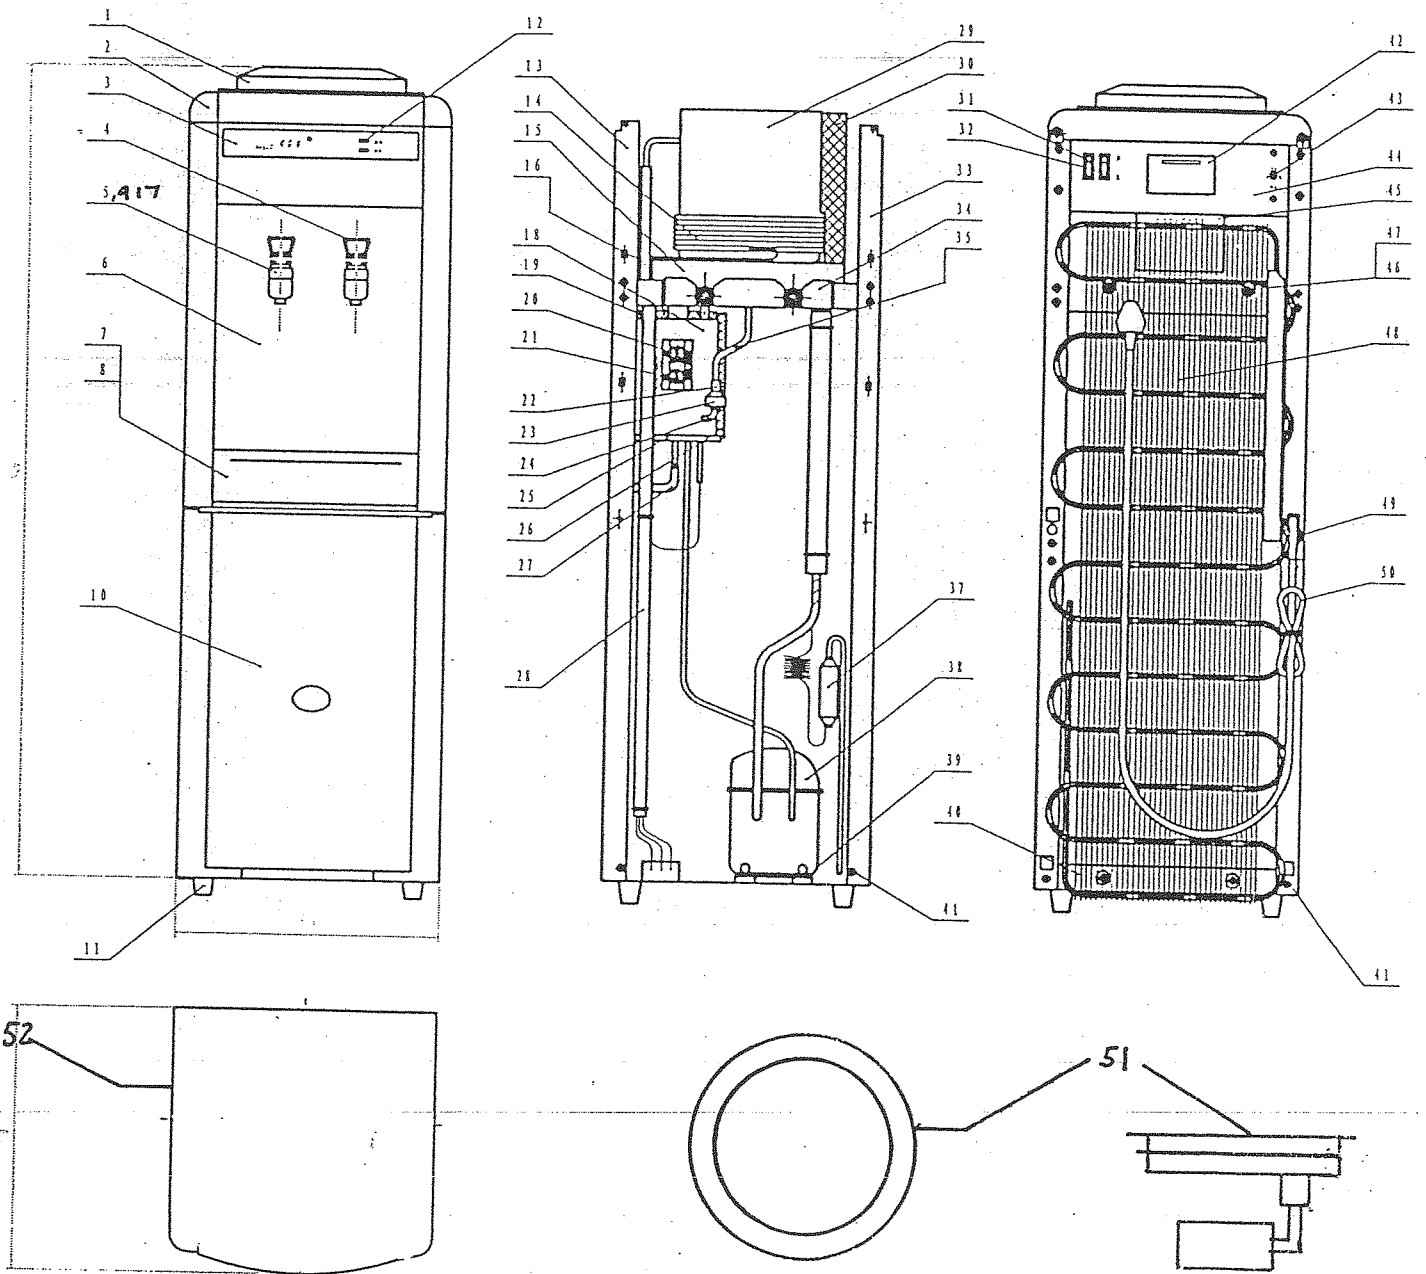

AA FIRST

Water Coolers

Coffee Equipment

AA First is a division of Circon Ltd. Registered in England 5121722

Cedar House, Grange Farm, Long Lane, Shaw, NEWBURY, RG14 2TF

Tel: +44 (0)1635 202489 Fax: +44 (0)1635 202499

e-mail: sales@aafirst.co.uk web: www.aafirst.co.uk

AA HYDROPOINT 25 WATER COOLERS
PARTS LIST

No	Description	Product Code	Remarks
1	BOTTLE CONNECTION	HP2501	
2	BOTTLE TOP COVER COMPLETE	HP2502	Converts POU to bottled
3	FRONT LIGHT PANEL cold	HP2503	For HP25C
3	FRONT LIGHT PANEL HOT	HP2503H	For HP25H
4	COLD TAP (U) = Unlockable	HP2504(U)	Standard with U taps 06
5	HOT TAP (U) = Unlockable	HP2505(U)	Standard with U taps 06
5A	COOK TAP (U) = Unlockable	HP2505A(U)	Standard with U taps 06
6	UPPER Front	HP2506	
6	Up.Front (BRENTORMA)	HP2506B	NEW MODEL
6T	Up Front table top	HP2506T	T.TOP ONLY
6T	Up.Front table top BRENTORMA)	HP2506TB	NEW MODEL
7/8	DRIP TRAY Complete	HP2508	
9	TAP WASHER FLAT	HP2509	FOR ITEMS 4,5,5A
10	LOW. FRONT	HP2510	
10	LOW FRONT (BRENTORMA)	HP2510B	NEW MODEL
11	ADJUSTABLE FOOT	HP2511	
12	INDICATOR LIGHT	HP2512	
13	LEFT SIDE PANEL	HP2513	
13T	LEFT SIDEPANEL T.TOP	HP2513T	T.TOP ONLY
14	EVAPORATOR COIL	HP2514	
15	BASE INSULATION	HP2515	
16	OVERFLOW PIPE	HP2516	
17	TAP WASHER TUBE	HP2517	FOR ITEMS 4,5,5A
18	HOT TANK	HP2518	
19	10 A FUSE	HP2519	
20	SAFETY THERMOSTAT	HP2520	
21	HOT THERMOSTAT	HP2521	
22	RUBBER SLEEVE	HP2522	FOR ITEM 23
23	NON RETURN VALVE	HP2523	
23	NON RETURN VALVE	HP2523N	For large hot tank
24	RUBBER SLEEVE	HP2524	FOR ITEM 23
25	DRAIN SEAL	HP2525	
26	HOT TANK INSULATION	HP2526	
27	DRAIN TUBE	HP2527	FOR ITEM18