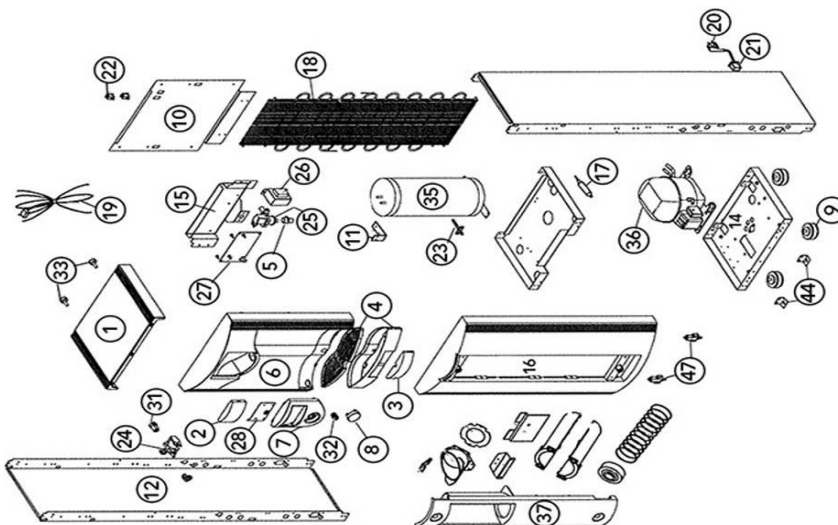

Bureau Français: T: +33 (0) 640650708
E: lesley@aafirst.co.uk
W: www.aafirst.co.uk/french/

No	Description	Code	Remarks
35	COLD TANK ASSEMBLY TABLE TOP	WB8813T	
36	COMPRESSOR	WB8814	
37A	LOWER FACIA BLANKING PANEL	WB332733	
37	CUP DISPENSER COMPLETE	WB3327C	
44	FIXING SPRING BRACKET	WB8816	
47	PANEL FIXING SPRINGS	WB3308	
48	TANK SHELF	WB8821	
49	COOLING FAN	WB8815	

ARCTIC CHILL 88 SERIES and 88CL2 WATER COOLER
EXPLODED DRAWING

WCPTC88WCPTC88CL2 PARTS DIAGRAM

WCPC88/WCPC88CL2 PARTS DIAGRAM

AA First is a division of Circon Ltd : Registered in England 5121722

European HQ: Cedar House
Grange Farm
Long Lane
Newbury
RG14 2TF
T: +44 (0) 1635 202489
E: enquiries@aafirst.co.uk
W: www.aafirst.co.uk