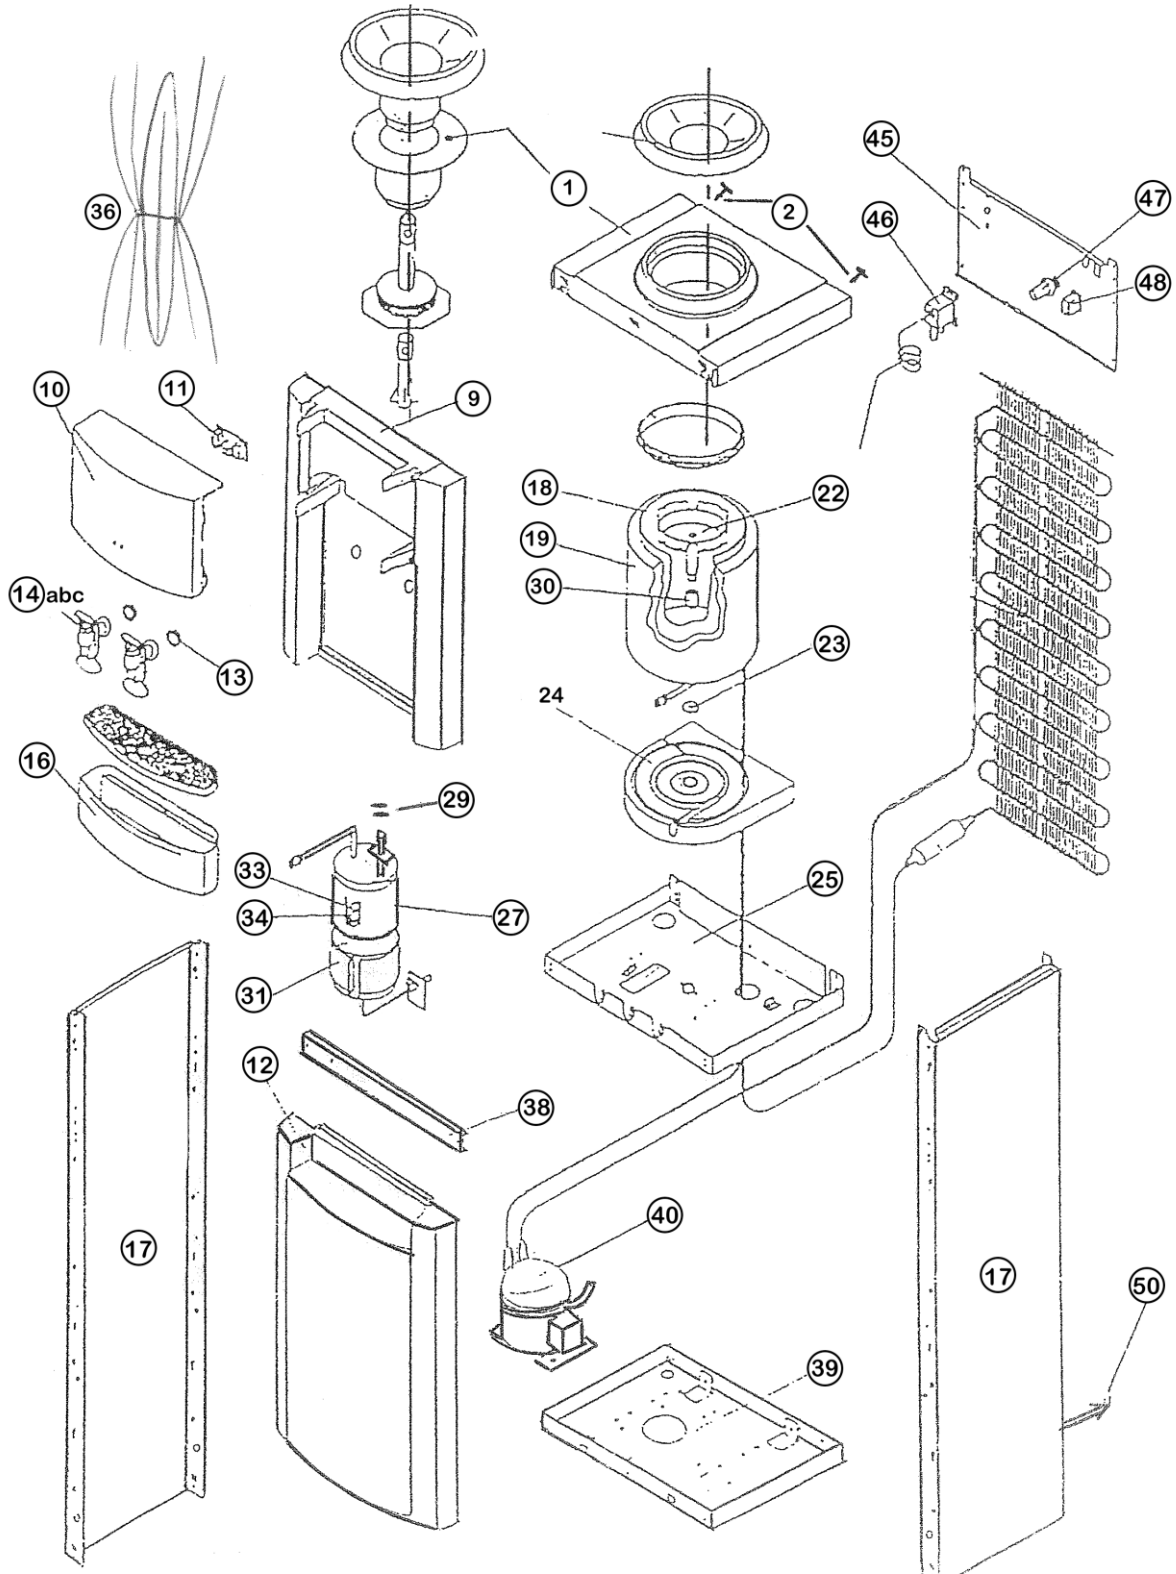

55	TANK LID SEAL	WB1055	
56	SIDE PANEL 1000 T.TOP	WB1056	T. Top Only
57	LOWER FRONT PANEL T.TOP	WB1057	T. Top Only

AA 1000/1100 SERIES WATER COOLERS EXPLODED DRAWING

ILLUSTRATION OF CON KIT SPARES
FOR CONVERSION FROM BITTLE TO POU

ILLUSTRATION OF SPECIFIC TABLE TOP SPARES