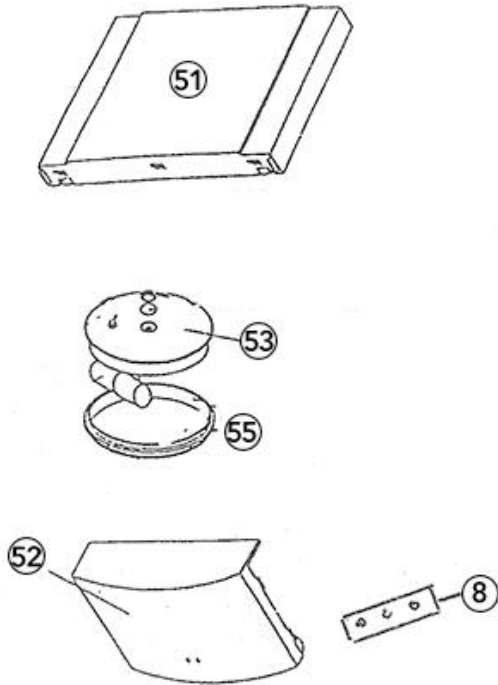

AA 1000/1100 SERIES WATER COOLERS
PARTS LIST

No	Description	Code	Remarks
1	BOTTLE TOP COVER COMPLETE	WB1001	Converts POU to bottled
1	BOTTLE TOP COVER COMPLETE WITH SPILL GUARD SUPPLIED ON NEW COOLERS ONLY FROM SN1309XXXX	WB1001N	Only use with 1000/1100 Coolers from Serial No 13090001 on
2	TOP COVER FIXINGS	WB3325	
9	UPPER FRONT PANEL (LARGE)	WB1009	
8,10	UPPER FRONT COVER JAZZ COMPLETE	WB1010J	With Jazz Logo
12	LOWER FRONT PANEL	WB1012	
13	TAP SEAL WASHER	WB3349	
14a	COLD TAP	WB3312C	
14b	COOK TAP	WB3313C	
14c	HOT TAP SAFETY	WB3311CS	
16	DRIP TRAY JAZZ COMPLETE	WB1016J	
17	SIDE PANEL	WB1017	
18	NEW COLD TANK	WB1018N	
19	INSULATION	WB1019	
20	TANK NUT	WB3341N	
21	NEW AMBIENT SUPPLY PIPE	WB1021N	
22	TANK BAFFLE	WB1022	
23	TANK "O" RING	WB 3331N	
24	BASE INSULATION	WB1024	
25	COLD TANK SHELF	WB1025	
27,31,33,34	HOT TANK COMPLETE	WB1027N	
28,31,33,34	NEW HOT TANK T. TOP	WB1027TN	
29	NEW HOT TANK ADAPTOR KIT	HTADAPKIT	
36	WIRING LOOM COLD	WB1036	
36	WIRING LOOM HOT	WB1036H	
37			
38	FRONT BRACKET	WB1038	
39	BASE PLATE	WB1039	
40	COMPRESSOR	WB3347	
41	COMPRESSOR RELAY	WB3355	
45	REAR PANEL	WB1045	
46	COLD THERMOSTAT	WB3320	
47	FUSE ASSEMBLY	WB1047	
48	HEATER SWITCH	WB1048	
50	MAINS LEAD	WB1050	
51	TOP COVER 1100 POU	WB1051	
No	Description	Code	Remarks
52	UPPER FRONT COVER JAZZ	WB1052J	With Jazz Logo
53	TANK LID POU COMPLETE	WB1053	

55	TANK LID SEAL	WB1055	
56	SIDE PANEL 1000 T.TOP	WB1056	T. Top Only
57	LOWER FRONT PANEL T.TOP	WB1057	T. Top Only

AA 1000/1100 SERIES WATER COOLERS EXPLODED DRAWING

ILLUSTRATION OF CON KIT SPARES
FOR CONVERSION FROM BITTLE TO POU

ILLUSTRATION OF SPECIFIC TABLE TOP SPARES