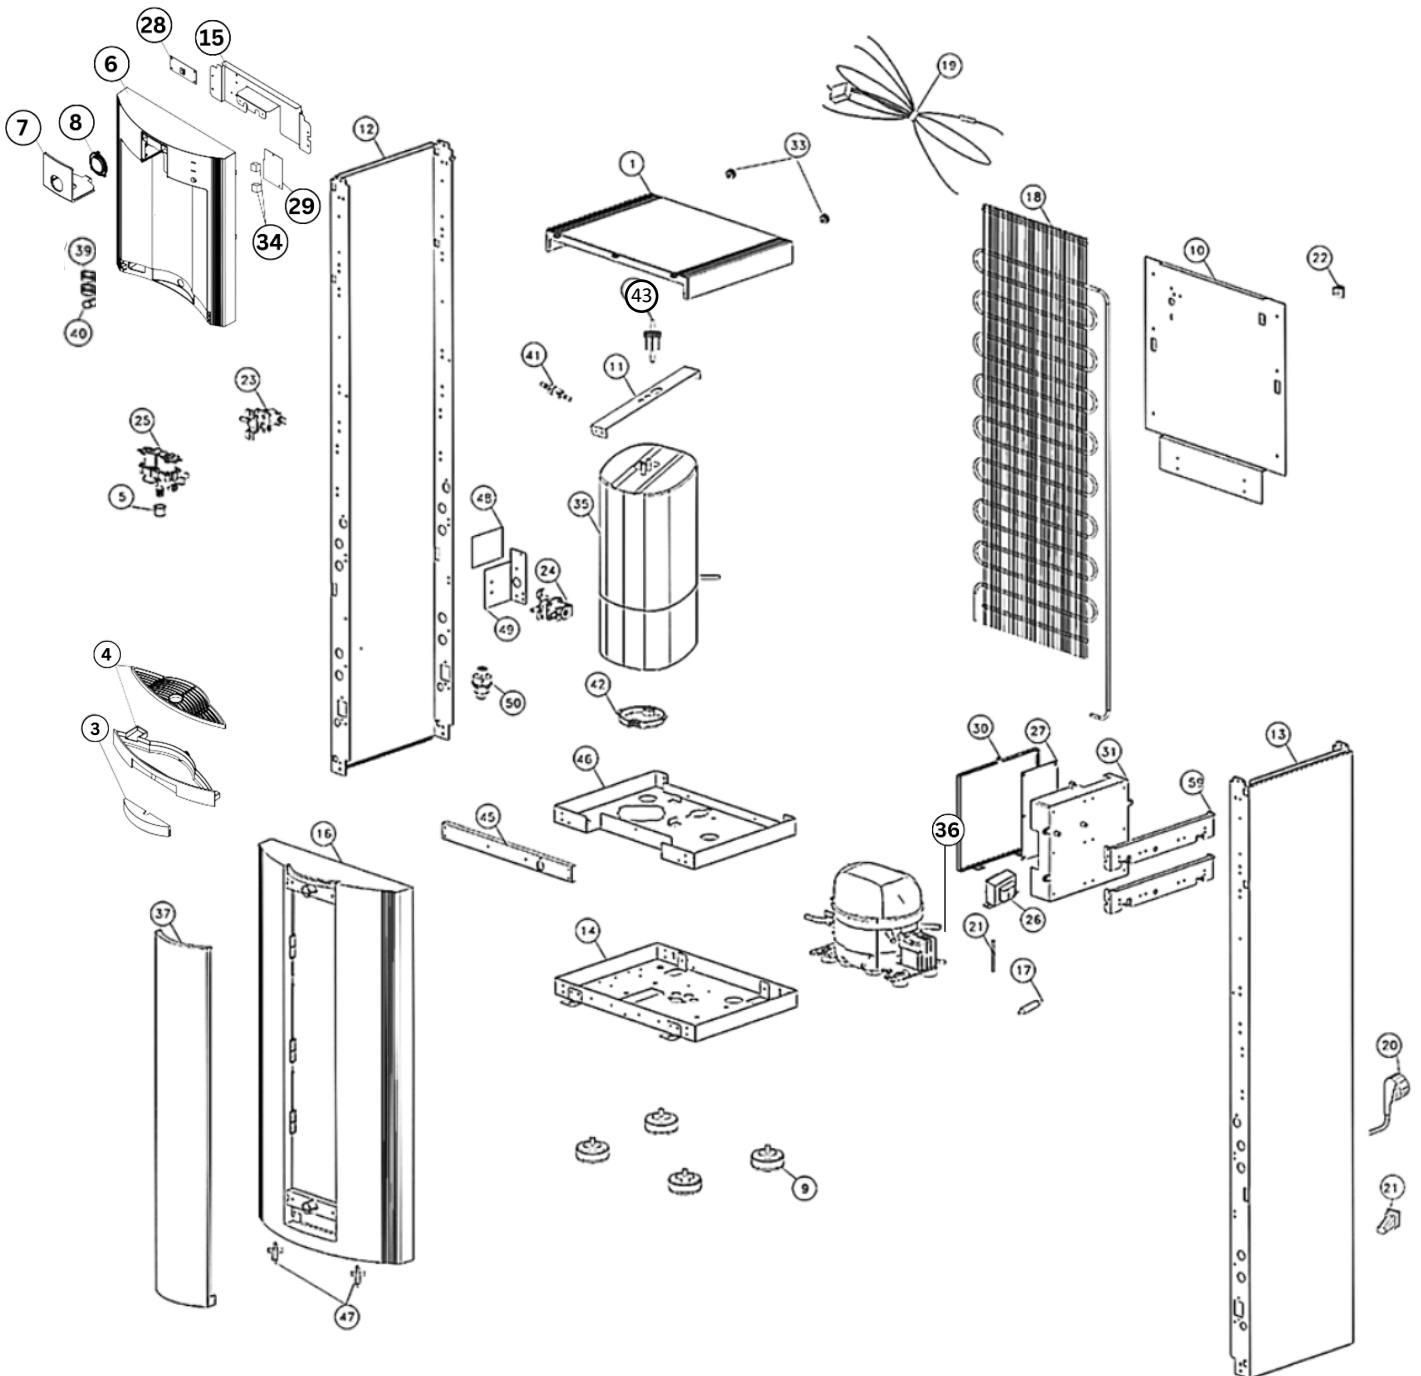

ArcticChill 109 Water Cooler Parts List

NO.	DESCRIPTION	CODE	REMARKS
1	Top POU Cover	WB3301	
3, 4	Drip Tray Complete	WB552022N	
5	Hygiene Guard	WB8819	
6	Upper Front Panel Complete	WB10906C	Includes No 6, 7, 8, 28, 29, 34, 39, 40
7,8	Push Button Facia Complete		Included with 6. WB10906C - 109 Logo
9	Adjustable Foot	WB3326	
10	Rear Panel Floor Standing	WB9810	
11	Cold Tank Bracket	WB100C11	
12	Side Panel Floor Standing	WB3305	
14	Base Floor Standing	WB3310	
15	Solenoid Bracket	WB10915	
16	Lower Front Panel	WB3307	
17	Filter / Dryer	WB100C17	
19	Wiring Loom	WB10919	
20	Mains Lead	WB3333	
21	Mains Socket	WB3348	
22	Cold On/Off Switch (Black)	WB100C22	
23	Tank Inlet Solenoids (Cold)	WB100C23	
24	Inlet Solenoid	WB4486	
25	Outlet Double Solenoid	WB9825	
26	Transformer	WB7032	
27	Main PCB	WB109027	
28	Dispensing PCB	WB10928	Included with 6. WB10906C
29	Led PCB	WB10929	Included with 6. WB10906C
30	PCB Bracket	WB7030	
31	PCB Cover	WB7031	
33	Top Cover Fixings	WB3325	
34	Sub Pad		Included with 6. WB10906C
35	Cold Tank Assembly	WB100C35NR	For serial numbers ending in "R"
36	Compressor Relay	WB3355NR	For serial numbers ending in "R"
37	Lower Facia Blanking	WB332733	
39	Led Windows		Included with 6. WB10906C
40	White Windows (Round)		Included with 6. WB10906C
41	Pressure Relief Valve	WB7053	
42	Cold Tank Drain Cover	WB100C42	

NO.	DESCRIPTION	CODE	REMARKS
43	Air Valve	WB7025	
45	Support Bracket	WB5551	
46	Tank Shelf	WB100C46	
47	Low Panel Fixing Spring	WB3308	
48	Inlet Valve Pad	WB100C48	
49	Inlet Valve Bracket	WB100C49	
50	Inlet Reducing Valve	WB100C44	
59	PCB Bracket Fixings	WB100C59	